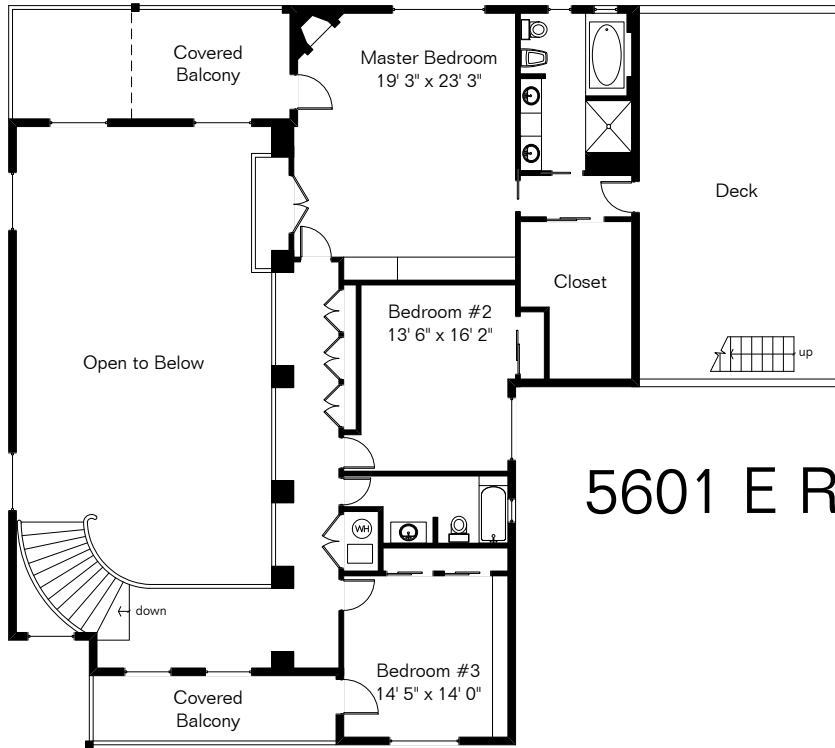

The square footages and room size information are deemed to be reliable but are not guaranteed and should be independently verified.

Main House 4,061 Sq Ft
 Guest House 1,043 Sq Ft
 Total Living Area 5,104 Sq Ft
 Workshop 219 Sq Ft
 Garage 527 Sq Ft

5601 E Rio Verde Vista Dr

Pool Area

Spa

Site Visit October 2016

Copyright 2016 Floor Plans First! LLC
 All Rights Reserved.

www.FloorPlansFirst.com

Toll Free (877) 887-1500
 Voice (520) 881-1500
 Fax (520) 791-7701