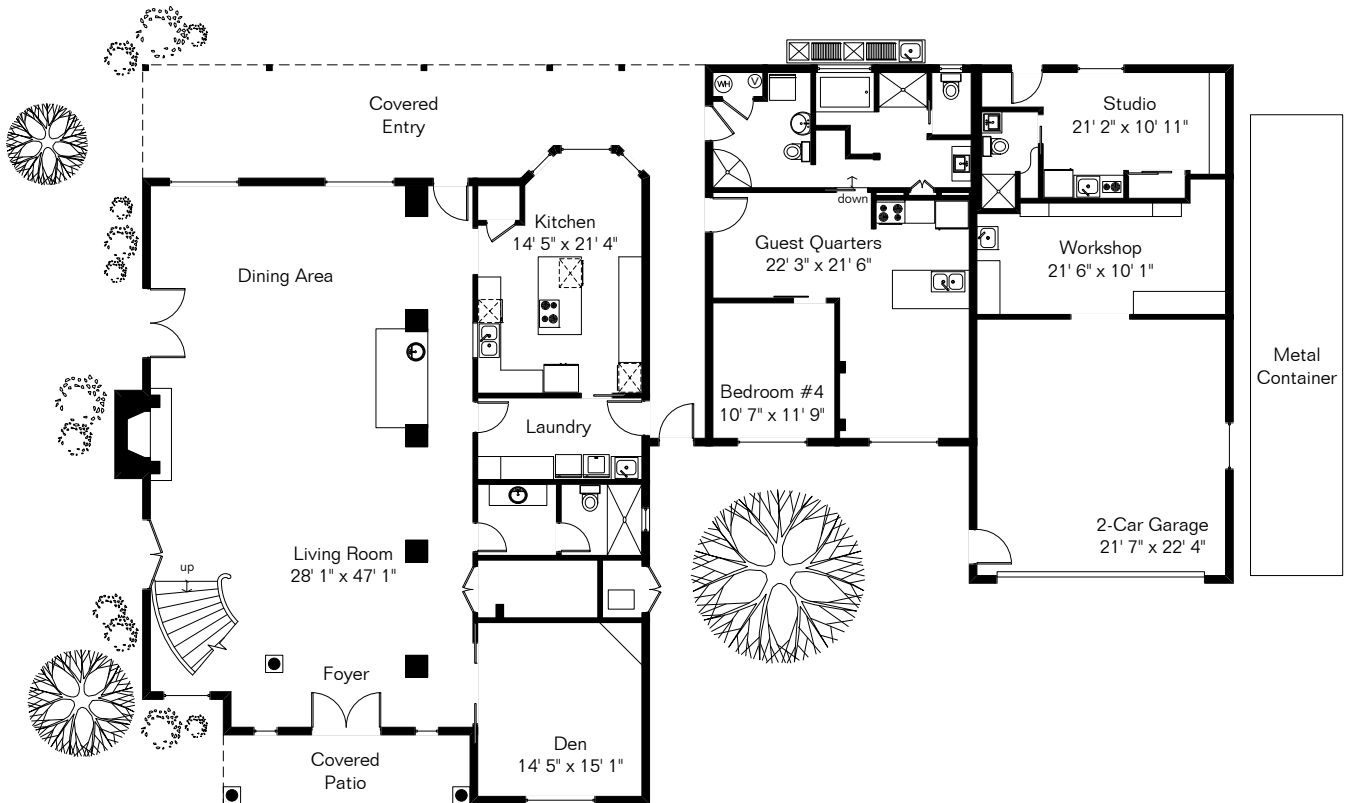

The square footages and room size information are deemed to be reliable but are not guaranteed and should be independently verified.

Main House 4,061 Sq Ft
 Guest House 1,043 Sq Ft
 Total Living Area 5,104 Sq Ft
 Workshop 219 Sq Ft
 Garage 527 Sq Ft

5601 E Rio Verde Vista Dr

Pool Area

Spa

Site Visit October 2016

Copyright 2016 Floor Plans First! LLC
 All Rights Reserved.

www.FloorPlansFirst.com

Toll Free (877) 887-1500
 Voice (520) 881-1500
 Fax (520) 791-7701